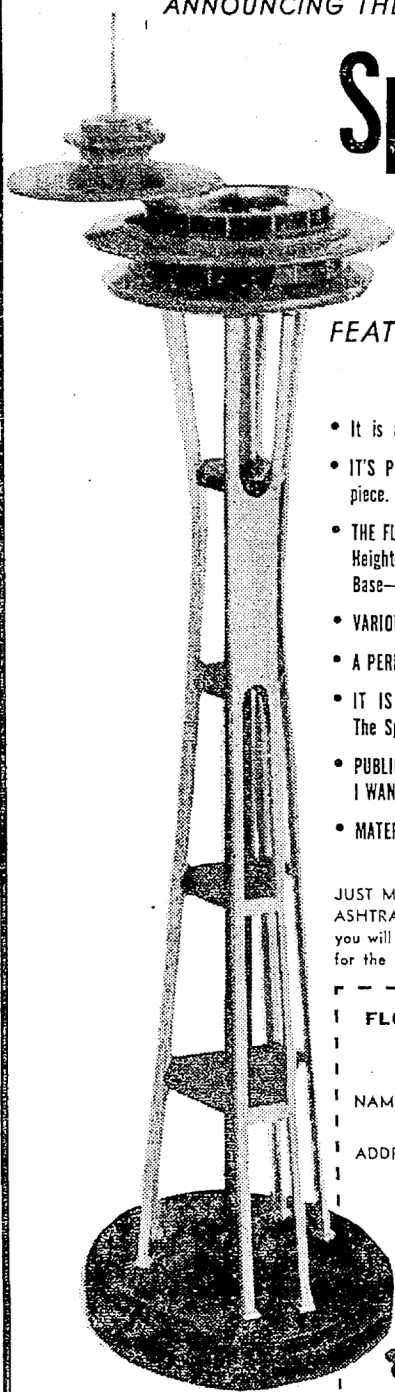

ANNOUNCING THE

Space Needle Ashtray

FEATURES of the FLOOR MODEL ASHTRAY

- It is a replica of the actual 600 Foot Space Needle Restaurant.
- IT'S PRACTICAL: Used for offices or in your home. A conversation piece.
- THE FLOOR MODEL SPACE NEEDLE ASHTRAY is:
Height—25"
Base—7" in diameter
- VARIOUS COLORS OF THE SPACE NEEDLE (including GOLD)
- A PERMANENT SOUVENIR of the SEATTLE WORLD'S FAIR 1962!
- IT IS ONE OF THE MODERN DAY WONDERS OF THE WORLD—The Space Needle
- PUBLIC REACTION OF THE SPACE NEEDLE ASHTRAY—
I WANT ONE! WHAT BETTER GIFT??
- MATERIAL—Durable ZAMAK metal

JUST MAIL the attached ORDER FORM to the SPACE NEEDLE ASHTRAY, Suite D, 500 Wall Street, Seattle 1, Washington, and you will receive your FLOOR MODEL SPACE NEEDLE ASHTRAY for the FAIR!

FLOOR MODEL SPACE NEEDLE ASHTRAY ORDER BLANK